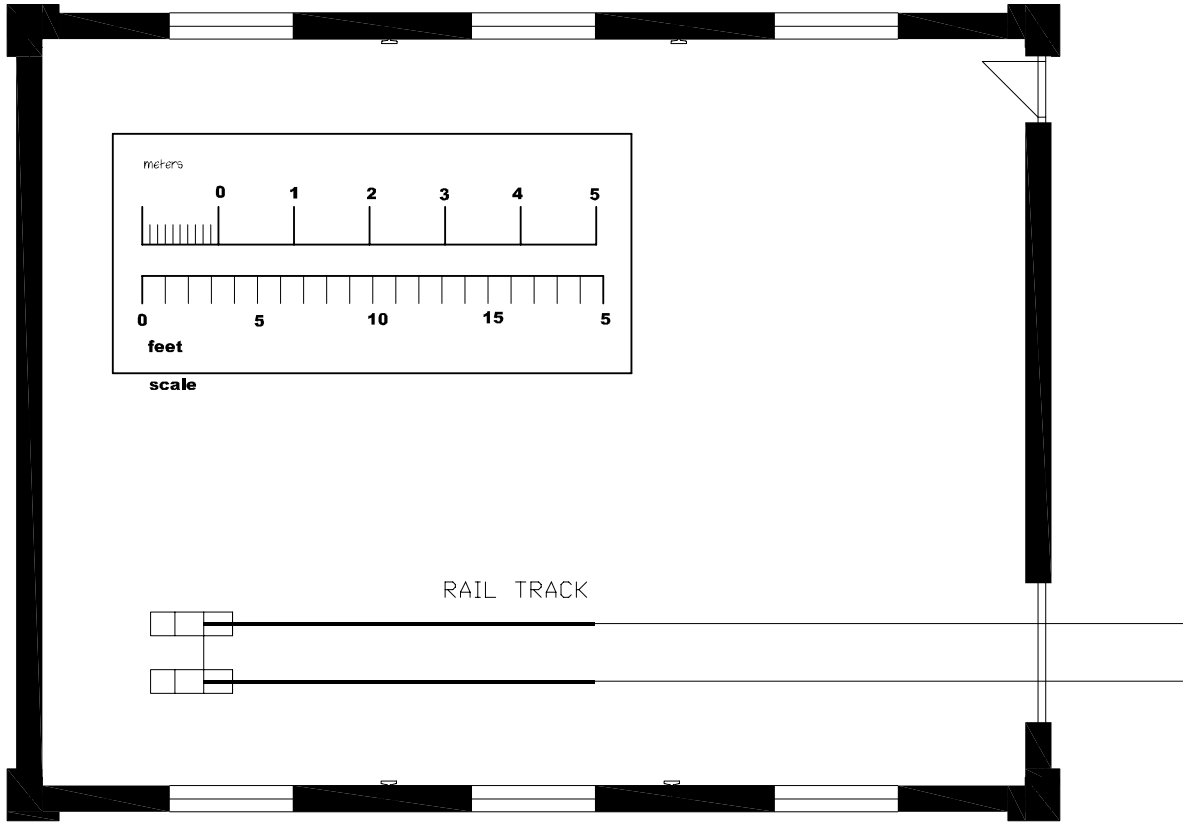

Building 9 The Paint Shop

Plan approx 1:100

Location

Site and Parking approx 1:500