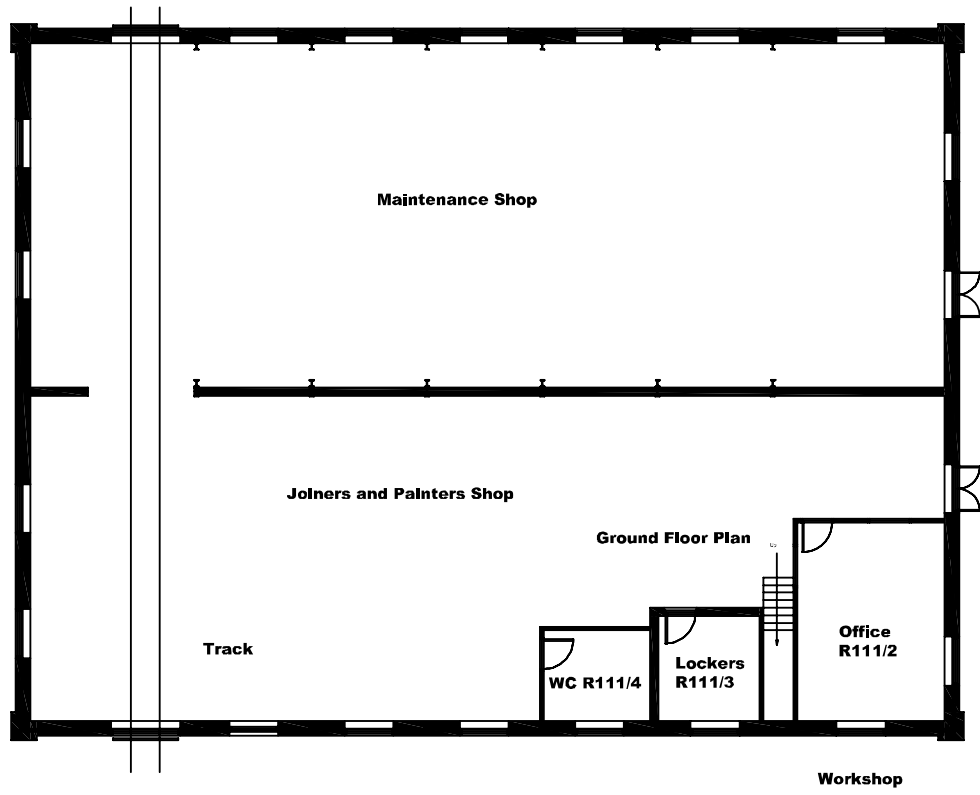

Building 11 - The Old Forge

Plan approx 1:200

Site Plan approx 1:500