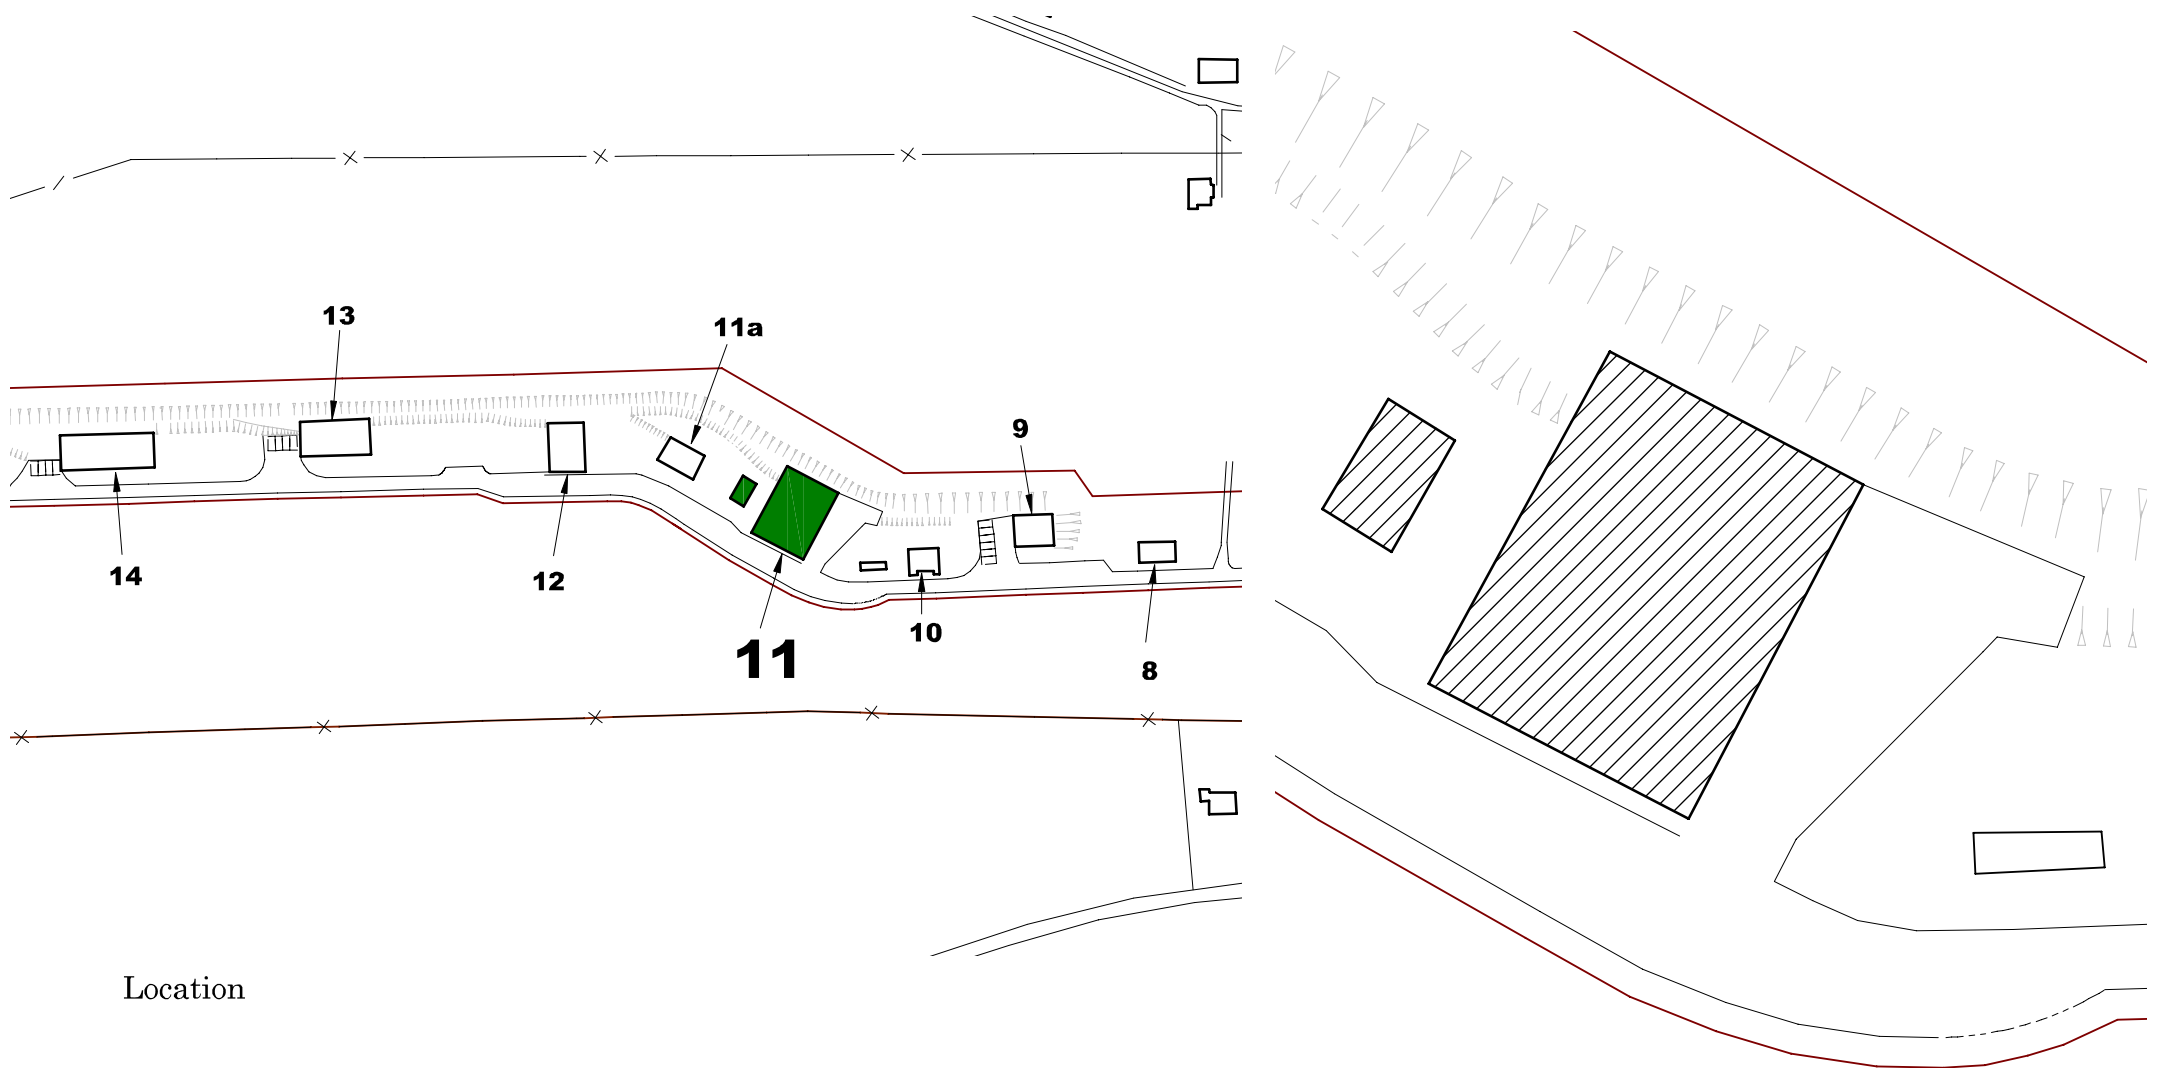

Building 11 - The Old Forge

Plan approx 1:200

Site Plan approx 1:500