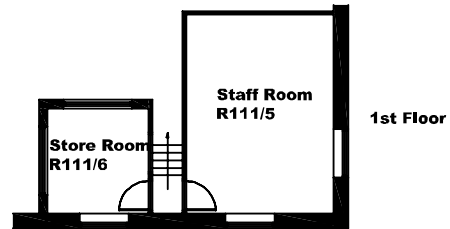

Building 11 - The Old Forge

Plan approx 1:200

Site Plan approx 1:500